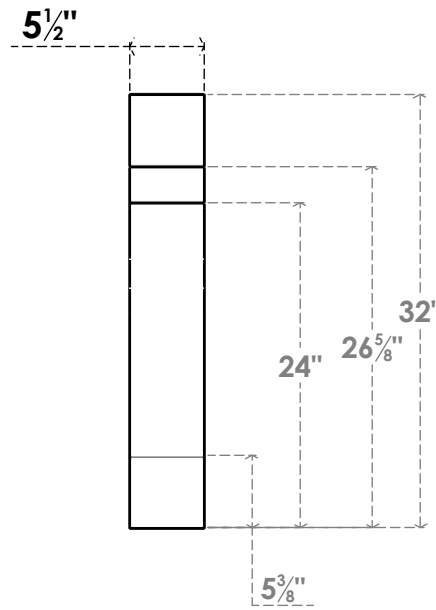

ITEM NUMBER: BRCPC055X24000X32000MRC

5 1/2"W X 24"D X 32"H MERCED ARCHITECTURAL GRADE PVC CLOSED KNEE BRACE

SIDE PROFILE

FRONT PROFILE

ISOMETRIC

EKENA MILLWORK
2300 WEST MAIN ST.
CLARKSVILLE, TX 75426
TOLL FREE: 866-607-0453
WWW.EKENAMILLWORK.COM