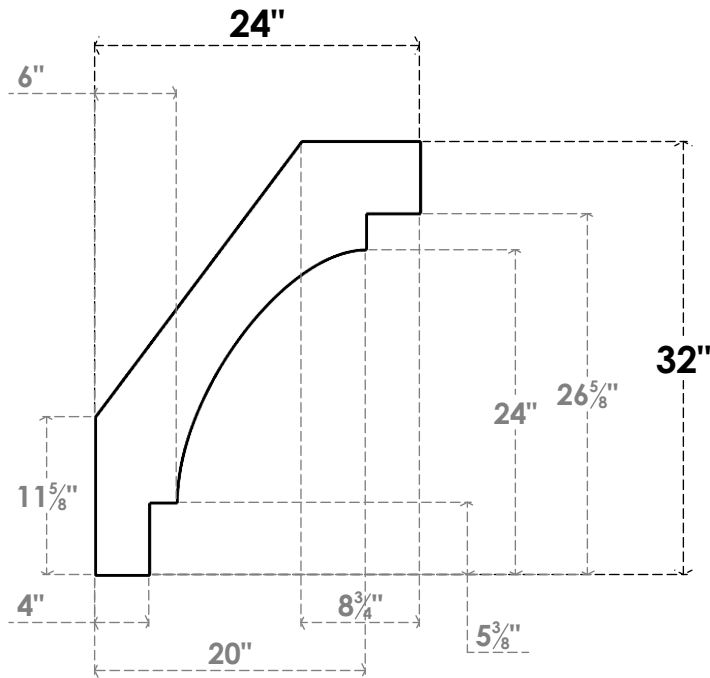

ITEM NUMBER: BRCPC055X24000X32000MRC

5 1/2"W X 24"D X 32"H MERCED ARCHITECTURAL GRADE PVC CLOSED KNEE BRACE

SIDE PROFILE

FRONT PROFILE

ISOMETRIC

EKENA MILLWORK
2300 WEST MAIN ST.
CLARKSVILLE, TX 75426
TOLL FREE: 866-607-0453
WWW.EKENAMILLWORK.COM